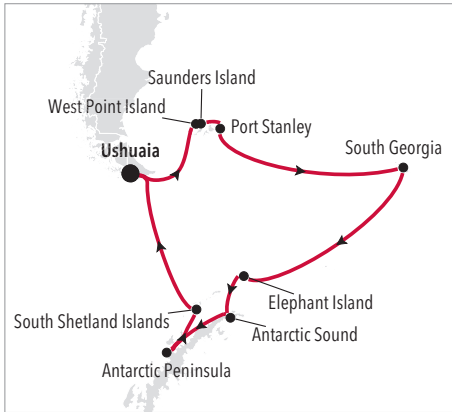

USHUAIA TO USHUAIA

Duration 18 Days

Silver Wind

DAY BY DAY

| DATE | PORT | ARRIVE | DEPART |
|-------------|------------------------|--------|--------|
| 19 Dec 2020 | USHUAIA | | 17:00 |
| 20 Dec 2020 | DAY AT SEA | | |
| 21 Dec 2020 | WEST POINT ISLAND | 6:00 | 11:30 |
| 21 Dec 2020 | SAUNDERS ISLAND | 15:00 | 20:00 |
| 22 Dec 2020 | PORT STANLEY | 7:00 | 16:00 |
| 23 Dec 2020 | DAY AT SEA | | |
| 24 Dec 2020 | DAY AT SEA | | |
| 25 Dec 2020 | SOUTH GEORGIA | 10:00 | |
| 26 Dec 2020 | SOUTH GEORGIA | | |
| 27 Dec 2020 | SOUTH GEORGIA | | 19:00 |
| 28 Dec 2020 | DAY AT SEA | | |
| 29 Dec 2020 | DAY AT SEA | | |
| 30 Dec 2020 | ELEPHANT ISLAND | 9:30 | 14:00 |
| 31 Dec 2020 | ANTARCTIC SOUND | | |
| 1 Jan 2021 | ANTARCTIC PENINSULA | | |
| 2 Jan 2021 | ANTARCTIC PENINSULA | | |
| 3 Jan 2021 | SOUTH SHETLAND ISLANDS | | |
| 4 Jan 2021 | DRAKE PASSAGE | | |
| 5 Jan 2021 | DRAKE PASSAGE | | |
| 6 Jan 2021 | USHUAIA | 8:00 | |